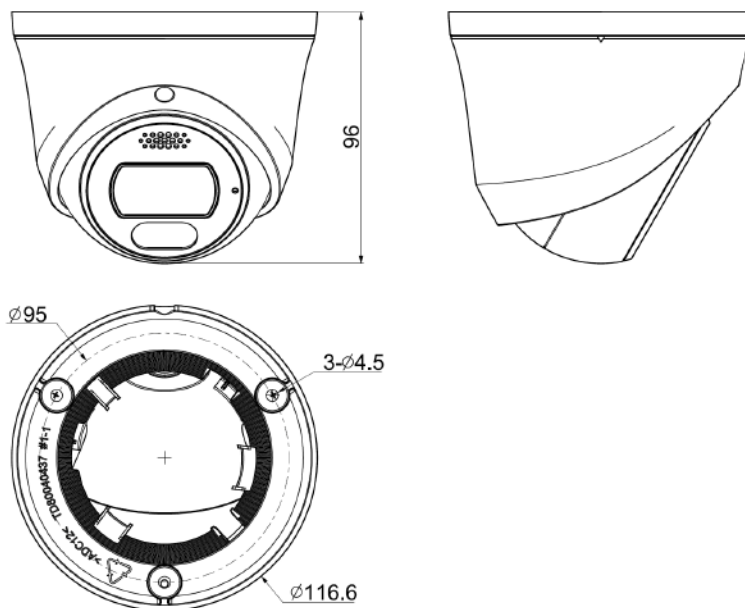

<b>Feature</b>	
<b>Alarm Trigger</b>	Motion Detection, Mask Alarm, IP Address Conflict
<b>Video Analytics</b>	Tripwire, Perimeter
<b>Early Warning(EW)</b>	Yes
<b>Network</b>	
<b>ANR</b>	Yes, auto store video in SD card when NVR disconnected, and upload video to NVR when resumed connection (Only Support Tiandy ANR NVR)
<b>Protocols</b>	HTTP,HTTPS,TCP/IP,UDP,UPnP,ICMP,IGMP,SNMP,DHCP,DNS,DDNS, Easy DDNS,NTP,SSL,802.1X,QoS,IPV4,IPV6,PPPoE,SSH,Unicast,Multicast,RTCP,ARP
<b>System Compatibility</b>	ONVIF (PROFILE S/T/G), SDK, CGI,Milestone,SRTP,RTMP
<b>Remote Connection</b>	≤2
<b>Client</b>	Easy7, EasyLive Plus
<b>Web Version</b>	Web6
<b>Interface</b>	
<b>Communication Interface</b>	1 RJ45 10M/ 100M self adaptive Ethernet port
<b>Audio I/O</b>	1/1
<b>Alarm I/O</b>	1/1
<b>Speaker</b>	Yes
<b>Reset Button</b>	N/A
<b>On-board storage</b>	Built-in Micro SD card slot, up to 512 GB
<b>General</b>	
<b>Web Client Language</b>	17 languages Simplified Chinese/English/Traditional Chinese/Spanish/Italian/Korean/Turkish/Russian/Thai/Polish/French/Dutch/Hebrew/Vietnamese/Arabic/German/Ukrainian
<b>Operating Conditions</b>	-40°C ~ 65°C, 0~95% RH
<b>Power Supply</b>	DC 12V±25%, PoE (802.3af)
<b>Power Consumption</b>	MAX: 6.5W(12V) MAX: 8W(POE)
<b>Protection</b>	IP67
<b>Heater</b>	N/A
<b>Dimensions</b>	117×117x84mm
<b>Net Weight</b>	0.5kg
<b>Dimensions of single packing case</b>	138×138x110mm
<b>Gross Weight</b>	0.7kg
<b>Volume of packing box</b>	24

## DIMENSIONS (Unit: mm)